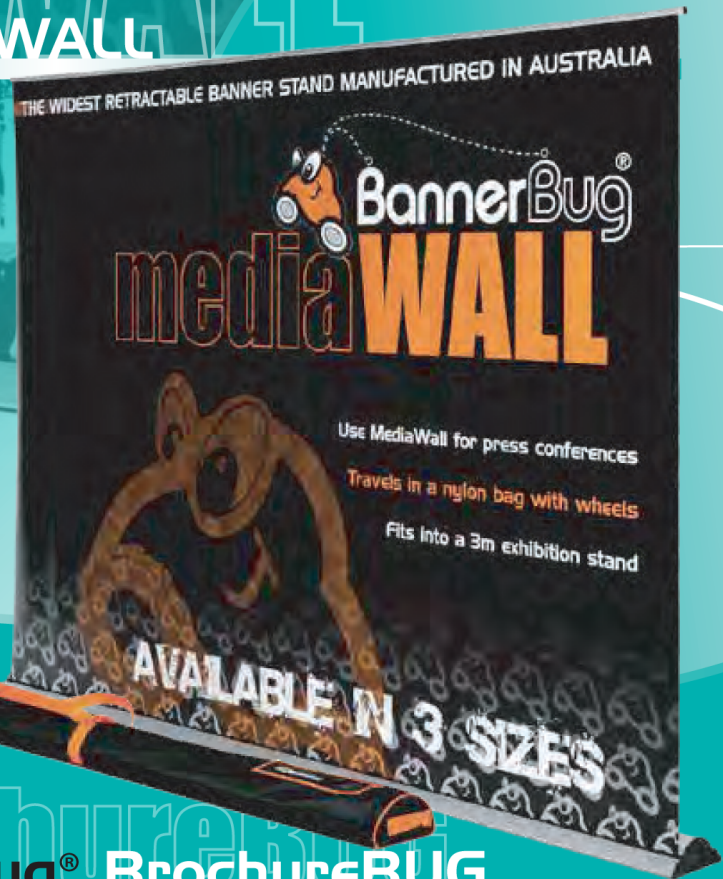

BannerBug[®]

PRODUCT RANGE

THE WORLD RENOWNED BANNER STAND

THE ORIGINAL BannerBug®

Available in 9 sizes, 220mm to 2900mm wide, single and double-sided

Stylish sleek, modern designed retractable banner stand

Can be set up and installed quickly and easily

COMBO

BannerBug® COMBO

Brochure holder and banner retract independently into base

One complete unit / One carry bag

Changeable banner is 850 wide only

	DESKBUG	BABYBUG	850mm	1000mm	1200mm	1500mm
Artwork Visual Area	220 x 510mm	580 x 1520mm	850 x 2170mm	1000 x 2170mm	1200 x 2170mm	1500 x 2170mm
Graphic Panel Size	220 x 740mm	580 x 1750mm	850 x 2395mm	1000 x 2395mm	1200 x 2395mm	1500 x 2395mm
System with Graphic 'Full size'	220 x 580mm	580 x 1550mm	850 x 2200mm	1000 x 2200mm	1200 x 2200mm	1500 x 2200mm
System with Graphic 'Weight'	S/S 1.5KG D/S 2KG	S/S 3.6KG D/S 5KG	S/S 5KG D/S 6KG	S/S 5.8KG D/S 8KG	S/S 7.5KG D/S 9.6KG	S/S 9KG D/S 11KG

mediaWALL

BannerBug® MEDIAWALL

Use MediaWall for press conferences, presentations and exhibitions.

Travels in a nylon bag with wheels

Fits into a 3m exhibition stand

Sizes 1800/2400/2900

BannerBug® BrochureBUG

A4 size brochure holder, single-sided or double-sided option

D/S option / combination of graphic and brochure holder

Fully retractable and travels in a carry bag

BannerBug® Hardcase

Built-in wheels for easy transport